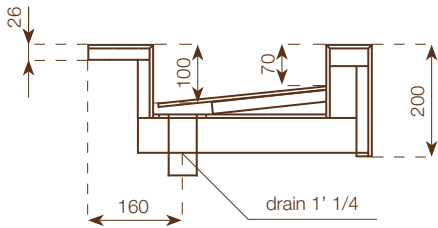

WASHBASIN

height: 20 cm
 dimensions: 150x50 cm
 weight: 51 Kg
 internal basin's size:
 50x31x h.7/10 cm

FAO PACKING CASE

height: 40 cm
 dimensions: 160x60 cm
 weight: 40 Kg

Notes

Each washbasin is made with a Wedi core coated with MAXIMUM 6 mm porcelain stoneware on all visible surfaces. Included in the delivery of each washbasin are: Silfra DN 32 model drain in STAINLESS STEEL Up&Down plug in chrome, 3 support brackets, 12x60 plugs with hex head screw, packaging in suitable FAO packing case.

WASHBASIN

height: 20 cm
 dimensions: 180x50 cm
 weight: 61 Kg
 internal basin's size:
 60x31x h.7/10 cm

FAO PACKING CASE

height: 40 cm
 dimensions: 190x60 cm
 weight: 45 Kg

Notes

Each washbasin is made with a Wedi core coated with MAXIMUM 6 mm porcelain stoneware on all visible surfaces. Included in the delivery of each washbasin are: Silfra DN 32 model drain in STAINLESS STEEL Up&Down plug in chrome, 3 support brackets, 12x60 plugs with hex head screw, packaging in suitable FAO packing case.

WASHBASIN

height: 20 cm
 dimensions: 150x50 cm
 weight: 51 Kg
 internal basin's size:
 50x31x h.7/10 cm

FAO PACKING CASE

height: 40 cm
 dimensions: 160x60 cm
 weight: 40 Kg

Notes

Each washbasin is made with a Wedi core coated with MAXIMUM 6 mm porcelain stoneware on all visible surfaces. Included in the delivery of each washbasin are: Silfra DN 32 model drain in STAINLESS STEEL always open (it can not be inspected), 3 support brackets, 12x60 plugs with hex head screw, packaging in suitable FAO packing case.