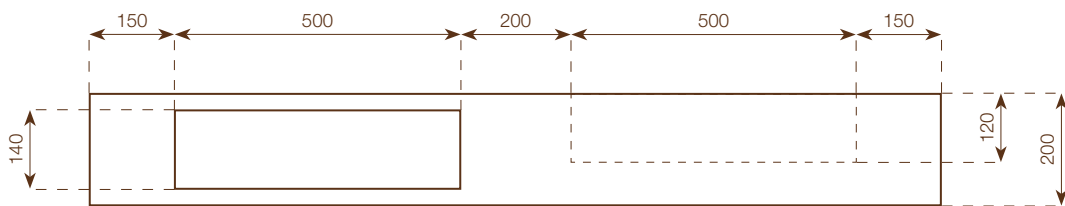

WASHBASIN
 height: 20 cm
 dimensions: 150x50 cm
 weight: 51 Kg
 internal basin's size:
 50x31x h.7/10 cm

FAO PACKING CASE
 height: 40 cm
 dimensions: 160x60 cm
 weight: 40 Kg

Notes

Each washbasin is made with a Wedi core coated with MAXIMUM 6 mm porcelain stoneware on all visible surfaces. Included in the delivery of each washbasin are: Sifra DN 32 model drain in STAINLESS STEEL Up&Down plug in chrome, 3 support brackets, 12x60 plugs with hex head screw, a suction cup, packaging in suitable FAO packing case.

WASHBASIN
 height: 20 cm
 dimensions: 180x50 cm
 weight: 61 Kg
 internal basin's size:
 60x31x h.7/10 cm

FAO PACKING CASE
 height: 40 cm
 dimensions: 190x60 cm
 weight: 45 Kg

Notes

Each washbasin is made with a Wedi core coated with MAXIMUM 6 mm porcelain stoneware on all visible surfaces. Included in the delivery of each washbasin are: Sifra DN 32 model drain in STAINLESS STEEL Up&Down plug in chrome, 3 support brackets, 12x60 plugs with hex head screw, a suction cup, packaging in suitable FAO packing case.

WASHBASIN

height: 20 cm
 dimensions: 150x50 cm
 weight: 51 Kg
 internal basin's size:
 50x31x h.7/10 cm

FAO PACKING CASE

height: 40 cm
 dimensions: 160x60 cm
 weight: 40 Kg

Notes

Each washbasin is made with a Wedi core coated with MAXIMUM 6 mm porcelain stoneware on all visible surfaces. Included in the delivery of each washbasin are: Silfra DN 32 model drain in STAINLESS STEEL Up&Down plug in chrome, 3 support brackets, 12x60 plugs with hex head screw, packaging in suitable FAO packing case.