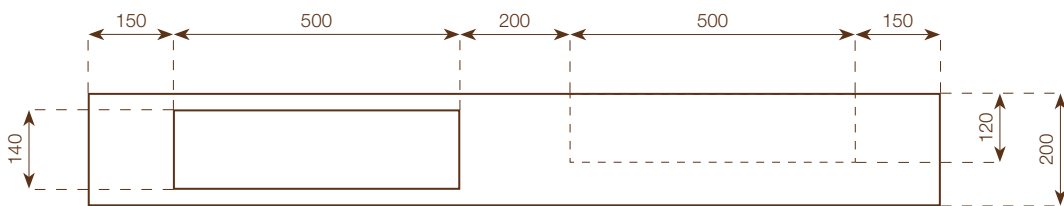

AQUA MAXIMUM / WASHBASIN INTEGRATED WITH COMPARTMENT
GF 150 UP&DOWN WITH COMPARTMENT

WASHBASIN

height: 20 cm
 dimensions: 150x50 cm
 weight: 51 Kg
 internal basin's size:
 50x31x h.12 cm

FAO PACKING CASE

height: 40 cm
 dimensions: 160x60 cm
 weight: 40 Kg

Notes

Each washbasin is made with a Wedi core coated with MAXIMUM 6 mm porcelain stoneware on all visible surfaces. Included in the delivery of each washbasin are: Silfra DN 32 model drain in STAINLESS STEEL Up&Down plug in chrome, 3 support brackets, 12x60 plugs with hex head screw, packaging in suitable FAO packing case.

WASHBASIN
 height: 20 cm
 dimensions: 150x50 cm
 weight: 51 Kg
 internal basin's size:
 50x31x h.7/10 cm

FAO PACKING CASE
 height: 40 cm
 dimensions: 160x60 cm
 weight: 40 Kg

Notes

Each washbasin is made with a Wedi core coated with MAXIMUM 6 mm porcelain stoneware on all visible surfaces. Included in the delivery of each washbasin are: Sifra DN 32 model drain in STAINLESS STEEL Up&Down plug in chrome, 3 support brackets, 12x60 plugs with hex head screw, a suction cup, packaging in suitable FAO packing case.

WASHBASIN
 height: 20 cm
 dimensions: 180x50 cm
 weight: 61 Kg
 internal basin's size:
 60x31x h.7/10 cm

FAO PACKING CASE
 height: 40 cm
 dimensions: 190x60 cm
 weight: 45 Kg

Notes

Each washbasin is made with a Wedi core coated with MAXIMUM 6 mm porcelain stoneware on all visible surfaces. Included in the delivery of each washbasin are: Sifra DN 32 model drain in STAINLESS STEEL Up&Down plug in chrome, 3 support brackets, 12x60 plugs with hex head screw, a suction cup, packaging in suitable FAO packing case.