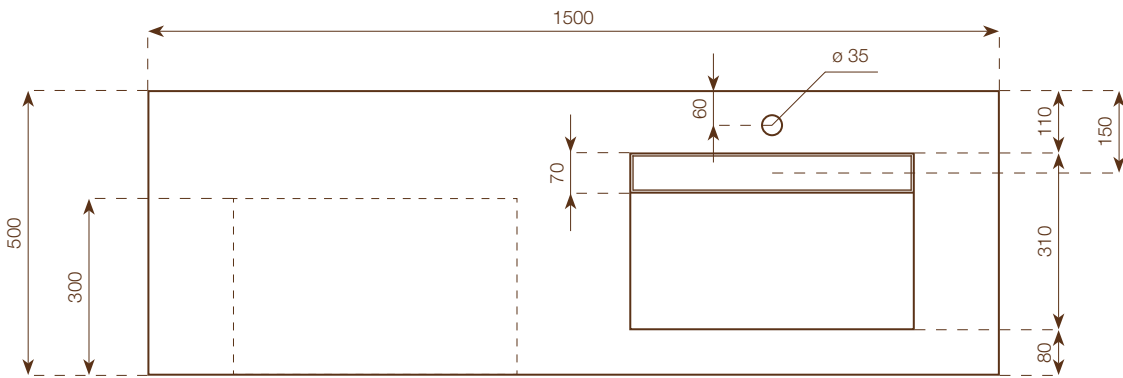

WASHBASIN
 height: 20 cm
 dimensions: 180x50 cm
 weight: 61 Kg
 internal basin's size:
 60x31x h.7/10 cm

FAO PACKING CASE
 height: 40 cm
 dimensions: 190x60 cm
 weight: 45 Kg

Notes

Each washbasin is made with a Wedi core coated with MAXIMUM 6 mm porcelain stoneware on all visible surfaces. Included in the delivery of each washbasin are: Sifra DN 32 model drain in STAINLESS STEEL Up&Down plug in chrome, 3 support brackets, 12x60 plugs with hex head screw, a suction cup, packaging in suitable FAO packing case.

WASHBASIN

height: 20 cm
 dimensions: 150x50 cm
 weight: 51 Kg
 internal basin's size:
 50x31x h.7/10 cm

FAO PACKING CASE

height: 40 cm
 dimensions: 160x60 cm
 weight: 40 Kg

Notes

Each washbasin is made with a Wedi core coated with MAXIMUM 6 mm porcelain stoneware on all visible surfaces. Included in the delivery of each washbasin are: Silfra DN 32 model drain in STAINLESS STEEL Up&Down plug in chrome, 3 support brackets, 12x60 plugs with hex head screw, packaging in suitable FAO packing case.

WASHBASIN

height: 20 cm
 dimensions: 180x50 cm
 weight: 61 Kg
 internal basin's size:
 60x31x h.7/10 cm

FAO PACKING CASE

height: 40 cm
 dimensions: 190x60 cm
 weight: 45 Kg

Notes

Each washbasin is made with a Wedi core coated with MAXIMUM 6 mm porcelain stoneware on all visible surfaces. Included in the delivery of each washbasin are: Silfra DN 32 model drain in STAINLESS STEEL Up&Down plug in chrome, 3 support brackets, 12x60 plugs with hex head screw, packaging in suitable FAO packing case.