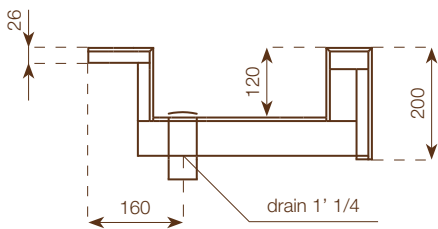

AQUA MAXIMUM / WASHBASIN INTEGRATED WITH COMPARTMENT
GF 150 UP&DOWN WITH COMPARTMENT

WASHBASIN

height: 20 cm
dimensions: 150x50 cm
weight: 51 Kg
internal basin's size:
50x31x h.12 cm

FAO PACKING CASE

height: 40 cm
dimensions: 160x60 cm
weight: 40 Kg

Notes

Each washbasin is made with a Wedi core coated with MAXIMUM 6 mm porcelain stoneware on all visible surfaces. Included in the delivery of each washbasin are: Silfra DN 32 model drain in STAINLESS STEEL Up&Down plug in chrome, 3 support brackets, 12x60 plugs with hex head screw, packaging in suitable FAO packing case.