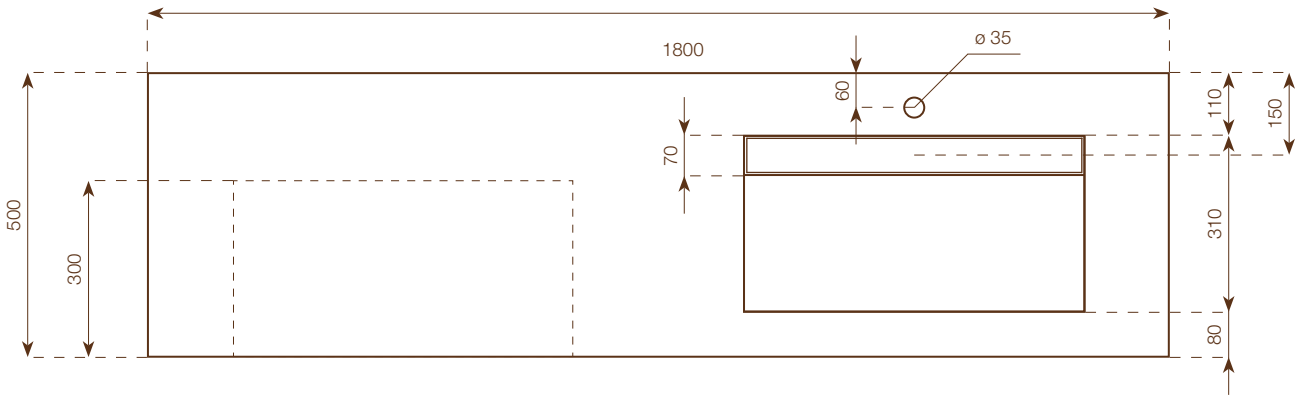

WASHBASIN
 height: 20 cm
 dimensions: 180x50 cm
 weight: 61 Kg
 internal basin's size:
 60x31x h.7/10 cm

FAO PACKING CASE
 height: 40 cm
 dimensions: 190x60 cm
 weight: 45 Kg

Notes

Each washbasin is made with a Wedi core coated with MAXIMUM 6 mm porcelain stoneware on all visible surfaces. Included in the delivery of each washbasin are: Sifra DN 32 model drain in STAINLESS STEEL Up&Down plug in chrome, 3 support brackets, 12x60 plugs with hex head screw, a suction cup, packaging in suitable FAO packing case.

WASHBASIN

height: 20 cm
 dimensions: 150x50 cm
 weight: 51 Kg
 internal basin's size:
 50x31x h.7/10 cm

FAO PACKING CASE

height: 40 cm
 dimensions: 160x60 cm
 weight: 40 Kg

Notes

Each washbasin is made with a Wedi core coated with MAXIMUM 6 mm porcelain stoneware on all visible surfaces. Included in the delivery of each washbasin are: Silfra DN 32 model drain in STAINLESS STEEL Up&Down plug in chrome, 3 support brackets, 12x60 plugs with hex head screw, packaging in suitable FAO packing case.

WASHBASIN

height: 20 cm
 dimensions: 180x50 cm
 weight: 61 Kg
 internal basin's size:
 60x31x h.7/10 cm

FAO PACKING CASE

height: 40 cm
 dimensions: 190x60 cm
 weight: 45 Kg

Notes

Each washbasin is made with a Wedi core coated with MAXIMUM 6 mm porcelain stoneware on all visible surfaces. Included in the delivery of each washbasin are: Silfra DN 32 model drain in STAINLESS STEEL Up&Down plug in chrome, 3 support brackets, 12x60 plugs with hex head screw, packaging in suitable FAO packing case.