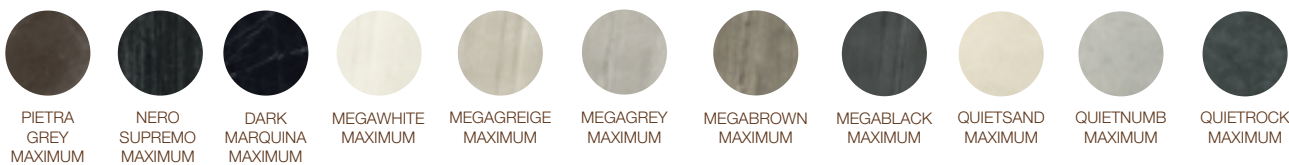

Megalith Maximum

QuietStones Maximum

Aster Maximum

HQ.Resin Maximum