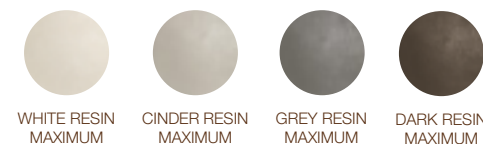

Marmi Maximum

Megalith Maximum

QuietStones Maximum

Aster Maximum

HQ.Resin Maximum

Data.Uni Maximum

Eminent Wood Maximum

GF 180 WATERFALL WITH COMPARTMENT READILY SERVICEABLE B