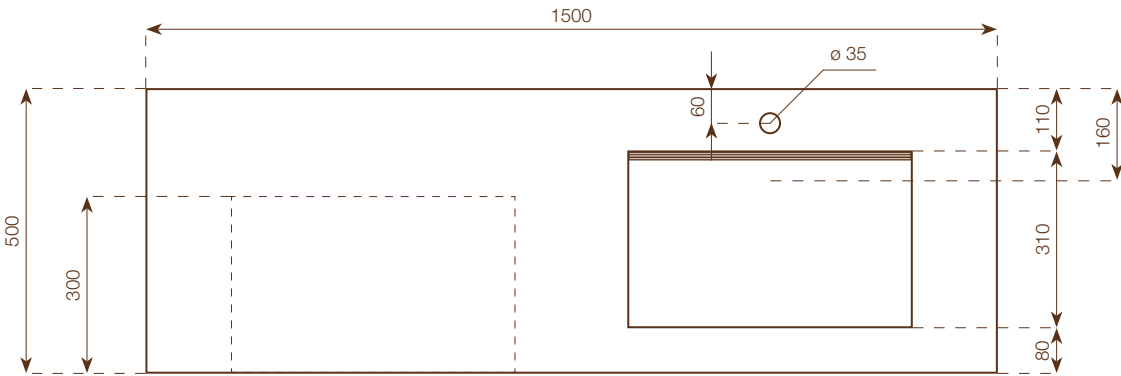

WASHBASIN

height: 20 cm
 dimensions: 180x50 cm
 weight: 61 Kg
 internal basin's size:
 60x31x h.7/10 cm

FAO PACKING CASE

height: 40 cm
 dimensions: 190x60 cm
 weight: 45 Kg

Notes

Each washbasin is made with a Wedi core coated with MAXIMUM 6 mm porcelain stoneware on all visible surfaces. Included in the delivery of each washbasin are: Silfra DN 32 model drain in STAINLESS STEEL Up&Down plug in chrome, 3 support brackets, 12x60 plugs with hex head screw, packaging in suitable FAO packing case.

WASHBASIN

height: 20 cm
 dimensions: 150x50 cm
 weight: 51 Kg
 internal basin's size:
 50x31x h.7/10 cm

FAO PACKING CASE

height: 40 cm
 dimensions: 160x60 cm
 weight: 40 Kg

Notes

Each washbasin is made with a Wedi core coated with MAXIMUM 6 mm porcelain stoneware on all visible surfaces. Included in the delivery of each washbasin are: Silfra DN 32 model drain in STAINLESS STEEL always open (it can not be inspected), 3 support brackets, 12x60 plugs with hex head screw, packaging in suitable FAO packing case.

WASHBASIN

height: 20 cm
 dimensions: 180x50 cm
 weight: 61 Kg
 internal basin's size:
 60x31x h.7/10 cm

FAO PACKING CASE

height: 40 cm
 dimensions: 190x60 cm
 weight: 45 Kg

Notes

Each washbasin is made with a Wedi core coated with MAXIMUM 6 mm porcelain stoneware on all visible surfaces. Included in the delivery of each washbasin are: Silfra DN 32 model drain in STAINLESS STEEL always open (it can not be inspected), 3 support brackets, 12x60 plugs with hex head screw, packaging in suitable FAO packing case.