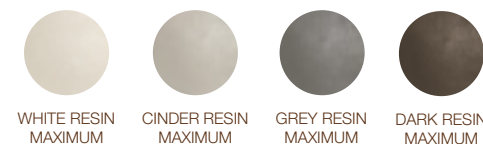

Marmi Maximum

Megalith Maximum

QuietStones Maximum

Aster Maximum

HQ.Resin Maximum

Data.Uni Maximum

Eminent Wood Maximum

GF 180 WATERFALL WITH COMPARTMENT