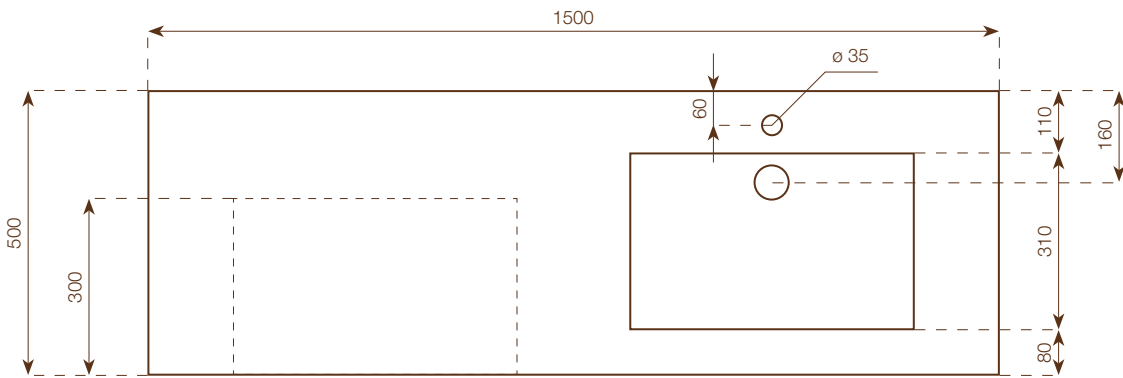

AQUA MAXIMUM / WASHBASIN INTEGRATED WITH COMPARTMENT
GF 150 UP&DOWN WITH COMPARTMENT

WASHBASIN

height: 20 cm
 dimensions: 150x50 cm
 weight: 51 Kg
 internal basin's size:
 50x31x h.12 cm

FAO PACKING CASE

height: 40 cm
 dimensions: 160x60 cm
 weight: 40 Kg

Notes

Each washbasin is made with a Wedi core coated with MAXIMUM 6 mm porcelain stoneware on all visible surfaces. Included in the delivery of each washbasin are: Silfra DN 32 model drain in STAINLESS STEEL Up&Down plug in chrome, 3 support brackets, 12x60 plugs with hex head screw, packaging in suitable FAO packing case.

WASHBASIN
 height: 20 cm
 dimensions: 150x50 cm
 weight: 51 Kg
 internal basin's size:
 50x31x h.7/10 cm

FAO PACKING CASE
 height: 40 cm
 dimensions: 160x60 cm
 weight: 40 Kg

Notes

Each washbasin is made with a Wedi core coated with MAXIMUM 6 mm porcelain stoneware on all visible surfaces. Included in the delivery of each washbasin are: Sifra DN 32 model drain in STAINLESS STEEL Up&Down plug in chrome, 3 support brackets, 12x60 plugs with hex head screw, a suction cup, packaging in suitable FAO packing case.

WASHBASIN
 height: 20 cm
 dimensions: 180x50 cm
 weight: 61 Kg
 internal basin's size:
 60x31x h.7/10 cm

FAO PACKING CASE
 height: 40 cm
 dimensions: 190x60 cm
 weight: 45 Kg

Notes

Each washbasin is made with a Wedi core coated with MAXIMUM 6 mm porcelain stoneware on all visible surfaces. Included in the delivery of each washbasin are: Sifra DN 32 model drain in STAINLESS STEEL Up&Down plug in chrome, 3 support brackets, 12x60 plugs with hex head screw, a suction cup, packaging in suitable FAO packing case.