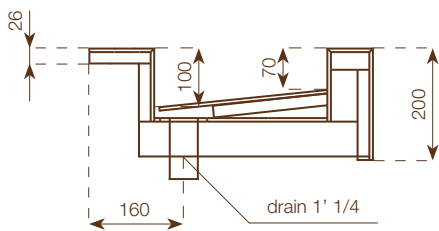

WASHBASIN

height: 20 cm
 dimensions: 180x50 cm
 weight: 61 Kg
 internal basin's size:
 60x31x h.7/10 cm

FAO PACKING CASE

height: 40 cm
 dimensions: 190x60 cm
 weight: 45 Kg

Notes

Each washbasin is made with a Wedi core coated with MAXIMUM 6 mm porcelain stoneware on all visible surfaces. Included in the delivery of each washbasin are: Silfra DN 32 model drain in STAINLESS STEEL Up&Down plug in chrome, 3 support brackets, 12x60 plugs with hex head screw, packaging in suitable FAO packing case.

WASHBASIN

height: 20 cm
 dimensions: 150x50 cm
 weight: 51 Kg
 internal basin's size:
 50x31x h.7/10 cm

FAO PACKING CASE

height: 40 cm
 dimensions: 160x60 cm
 weight: 40 Kg

Notes

Each washbasin is made with a Wedi core coated with MAXIMUM 6 mm porcelain stoneware on all visible surfaces. Included in the delivery of each washbasin are: Silfra DN 32 model drain in STAINLESS STEEL always open (it can not be inspected), 3 support brackets, 12x60 plugs with hex head screw, packaging in suitable FAO packing case.

WASHBASIN

height: 20 cm
 dimensions: 180x50 cm
 weight: 61 Kg
 internal basin's size:
 60x31x h.7/10 cm

FAO PACKING CASE

height: 40 cm
 dimensions: 190x60 cm
 weight: 45 Kg

Notes

Each washbasin is made with a Wedi core coated with MAXIMUM 6 mm porcelain stoneware on all visible surfaces. Included in the delivery of each washbasin are: Silfra DN 32 model drain in STAINLESS STEEL always open (it can not be inspected), 3 support brackets, 12x60 plugs with hex head screw, packaging in suitable FAO packing case.