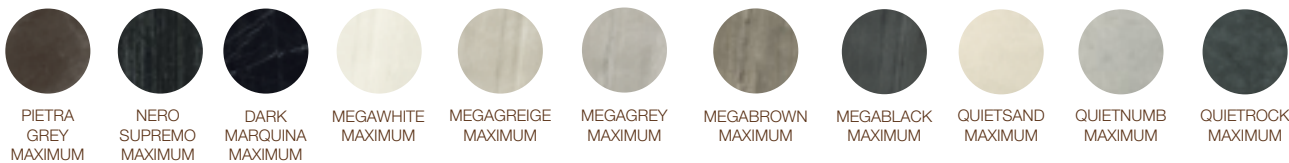

Megalith Maximum

QuietStones Maximum

Aster Maximum

HQ.Resin Maximum