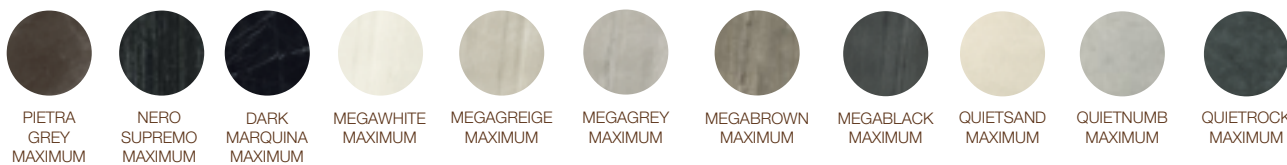

Megalith Maximum

QuietStones Maximum

Aster Maximum

HQ.Resin Maximum