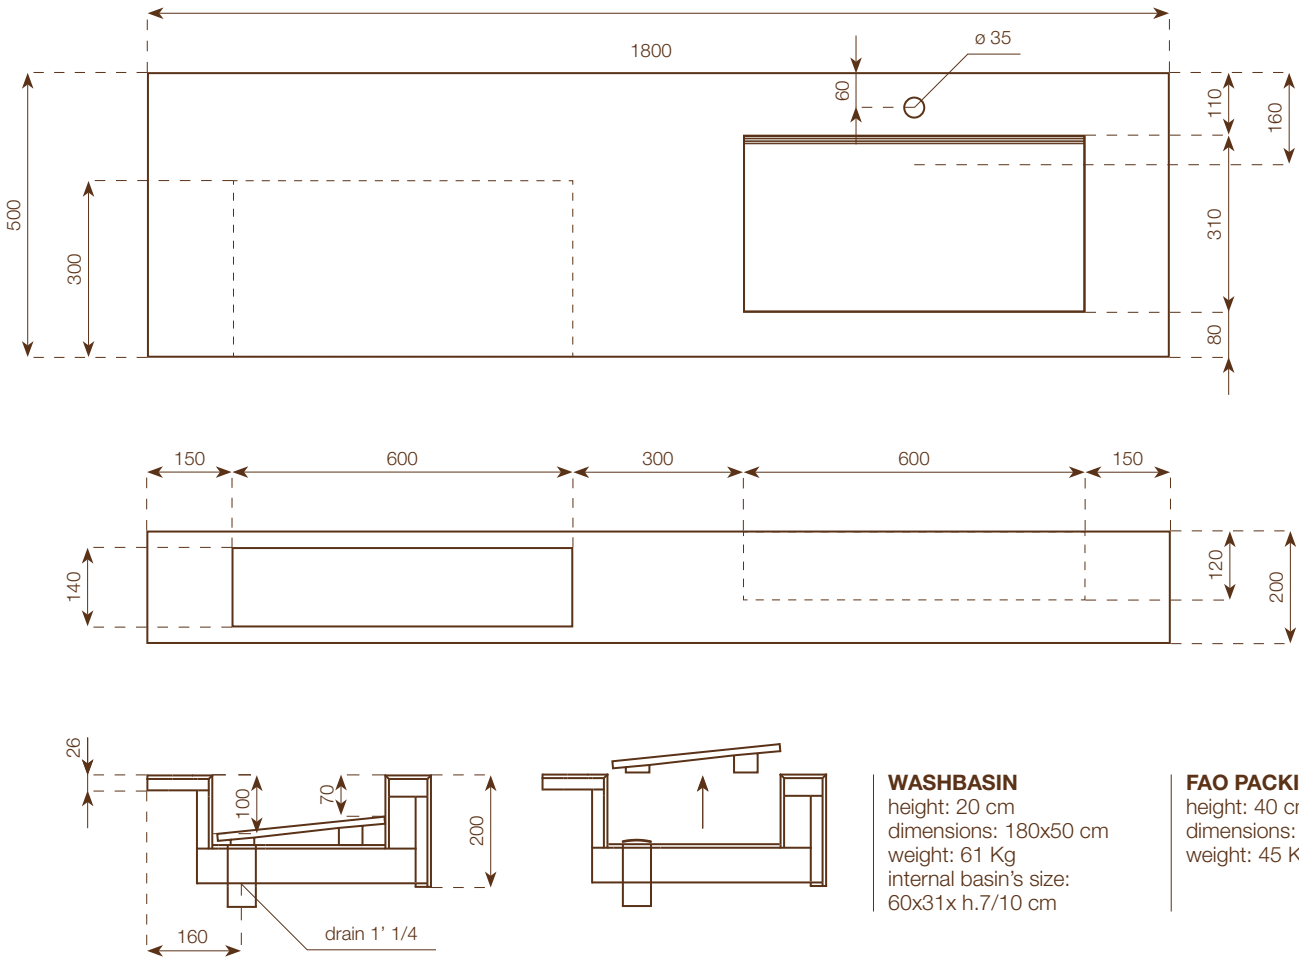

WASHBASIN
 height: 20 cm
 dimensions: 150x50 cm
 weight: 51 Kg
 internal basin's size:
 50x31x h.7/10 cm

FAO PACKING CASE
 height: 40 cm
 dimensions: 160x60 cm
 weight: 40 Kg

Notes

Each washbasin is made with a Wedi core coated with MAXIMUM 6 mm porcelain stoneware on all visible surfaces. Included in the delivery of each washbasin are: Sifra DN 32 model drain in STAINLESS STEEL Up&Down plug in chrome, 3 support brackets, 12x60 plugs with hex head screw, a suction cup, packaging in suitable FAO packing case.

WASHBASIN
 height: 20 cm
 dimensions: 180x50 cm
 weight: 61 Kg
 internal basin's size:
 60x31x h.7/10 cm

FAO PACKING CASE
 height: 40 cm
 dimensions: 190x60 cm
 weight: 45 Kg

Notes

Each washbasin is made with a Wedi core coated with MAXIMUM 6 mm porcelain stoneware on all visible surfaces. Included in the delivery of each washbasin are: Sifra DN 32 model drain in STAINLESS STEEL Up&Down plug in chrome, 3 support brackets, 12x60 plugs with hex head screw, a suction cup, packaging in suitable FAO packing case.

WASHBASIN

height: 20 cm
 dimensions: 150x50 cm
 weight: 51 Kg
 internal basin's size:
 50x31x h.7/10 cm

FAO PACKING CASE

height: 40 cm
 dimensions: 160x60 cm
 weight: 40 Kg

Notes

Each washbasin is made with a Wedi core coated with MAXIMUM 6 mm porcelain stoneware on all visible surfaces. Included in the delivery of each washbasin are: Silfra DN 32 model drain in STAINLESS STEEL Up&Down plug in chrome, 3 support brackets, 12x60 plugs with hex head screw, packaging in suitable FAO packing case.