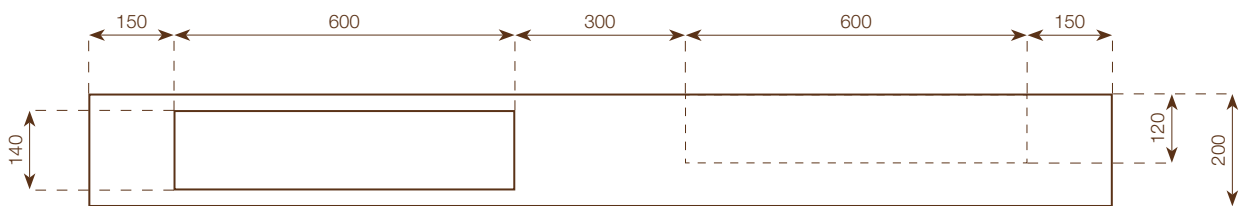

WASHBASIN
 height: 20 cm
 dimensions: 180x50 cm
 weight: 61 Kg
 internal basin's size:
 60x31x h.7/10 cm

FAO PACKING CASE
 height: 40 cm
 dimensions: 190x60 cm
 weight: 45 Kg

Notes

Each washbasin is made with a Wedi core coated with MAXIMUM 6 mm porcelain stoneware on all visible surfaces. Included in the delivery of each washbasin are: Sifra DN 32 model drain in STAINLESS STEEL Up&Down plug in chrome, 3 support brackets, 12x60 plugs with hex head screw, a suction cup, packaging in suitable FAO packing case.

WASHBASIN

height: 20 cm
 dimensions: 150x50 cm
 weight: 51 Kg
 internal basin's size:
 50x31x h.7/10 cm

FAO PACKING CASE

height: 40 cm
 dimensions: 160x60 cm
 weight: 40 Kg

Notes

Each washbasin is made with a Wedi core coated with MAXIMUM 6 mm porcelain stoneware on all visible surfaces. Included in the delivery of each washbasin are: Silfra DN 32 model drain in STAINLESS STEEL Up&Down plug in chrome, 3 support brackets, 12x60 plugs with hex head screw, packaging in suitable FAO packing case.

WASHBASIN

height: 20 cm
 dimensions: 180x50 cm
 weight: 61 Kg
 internal basin's size:
 60x31x h.7/10 cm

FAO PACKING CASE

height: 40 cm
 dimensions: 190x60 cm
 weight: 45 Kg

Notes

Each washbasin is made with a Wedi core coated with MAXIMUM 6 mm porcelain stoneware on all visible surfaces. Included in the delivery of each washbasin are: Silfra DN 32 model drain in STAINLESS STEEL Up&Down plug in chrome, 3 support brackets, 12x60 plugs with hex head screw, packaging in suitable FAO packing case.