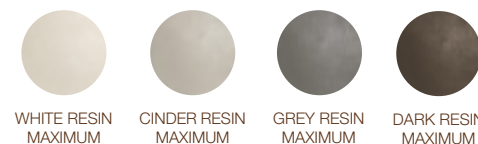

Marmi Maximum

Megalith Maximum

QuietStones Maximum

Aster Maximum

HQ.Resin Maximum

Data.Uni Maximum

Eminent Wood Maximum

GF 150 WATERFALL WITH COMPARTMENT