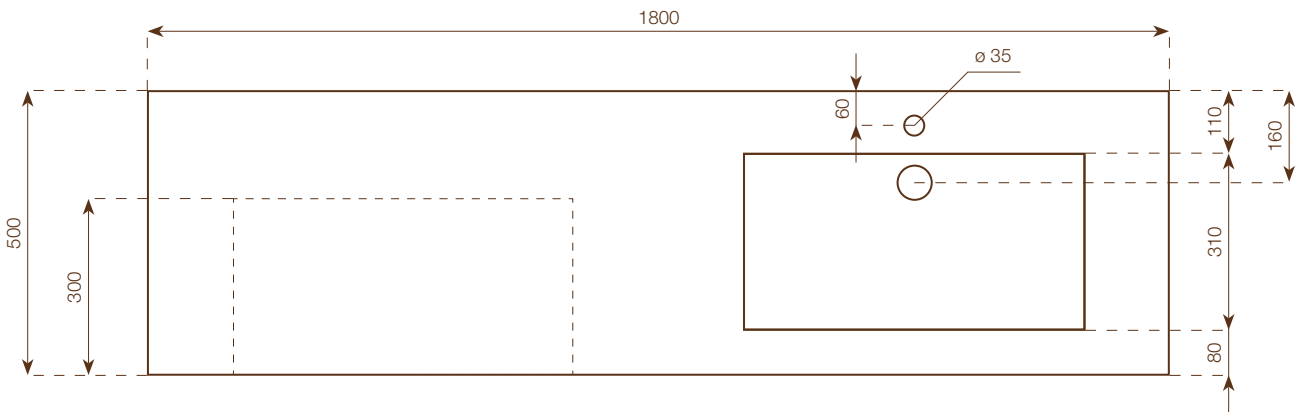

height: 40 cm
 dimensions: 160x60 cm
 weight: 40 Kg

Notes

Each washbasin is made with a Wedi core coated with MAXIMUM 6 mm porcelain stoneware on all visible surfaces. Included in the delivery of each washbasin are: Silfra DN 32 model drain in STAINLESS STEEL Up&Down plug in chrome, 3 support brackets, 12x60 plugs with hex head screw, packaging in suitable FAO packing case.

GF 180 UP&DOWN WITH COMPARTMENT

WASHBASIN

height: 20 cm
 dimensions: 180x50 cm
 weight: 61 Kg
 internal basin's size:
 60x31x h.12 cm

FAO PACKING CASE

height: 40 cm
 dimensions: 190x60 cm
 weight: 45 Kg

Notes

WASHBASIN
 height: 20 cm
 dimensions: 150x50 cm
 weight: 51 Kg
 internal basin's size:
 50x31x h.7/10 cm

FAO PACKING CASE
 height: 40 cm
 dimensions: 160x60 cm
 weight: 40 Kg

Notes

Each washbasin is made with a Wedi core coated with MAXIMUM 6 mm porcelain stoneware on all visible surfaces. Included in the delivery of each washbasin are: Sifra DN 32 model drain in STAINLESS STEEL Up&Down plug in chrome, 3 support brackets, 12x60 plugs with hex head screw, a suction cup, packaging in suitable FAO packing case.

WASHBASIN
 height: 20 cm
 dimensions: 180x50 cm
 weight: 61 Kg
 internal basin's size:
 60x31x h.7/10 cm

FAO PACKING CASE
 height: 40 cm
 dimensions: 190x60 cm
 weight: 45 Kg

Notes

Each washbasin is made with a Wedi core coated with MAXIMUM 6 mm porcelain stoneware on all visible surfaces. Included in the delivery of each washbasin are: Sifra DN 32 model drain in STAINLESS STEEL Up&Down plug in chrome, 3 support brackets, 12x60 plugs with hex head screw, a suction cup, packaging in suitable FAO packing case.