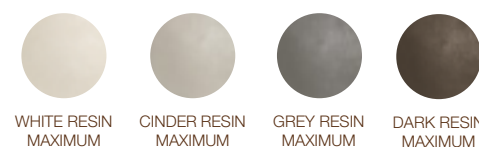

Marmi Maximum

Megalith Maximum

QuietStones Maximum

Aster Maximum

HQ.Resin Maximum

Data.Uni Maximum

Eminent Wood Maximum

GF 150 WATERFALL WITH COMPARTMENT READILY SERVICEABLE B