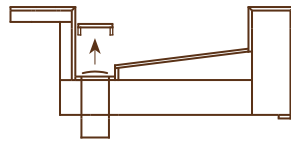

WASHBASIN
 height: 20 cm
 dimensions: 150x50 cm
 weight: 51 Kg
 internal basin's size:
 50x31x h.7/10 cm

FAO PACKING CASE
 height: 40 cm
 dimensions: 160x60 cm
 weight: 40 Kg

Notes

Each washbasin is made with a Wedi core coated with MAXIMUM 6 mm porcelain stoneware on all visible surfaces. Included in the delivery of each washbasin are: Sifra DN 32 model drain in STAINLESS STEEL Up&Down plug in chrome, 3 support brackets, 12x60 plugs with hex head screw, a suction cup, packaging in suitable FAO packing case.

WASHBASIN
 height: 20 cm
 dimensions: 180x50 cm
 weight: 61 Kg
 internal basin's size:
 60x31x h.7/10 cm

FAO PACKING CASE
 height: 40 cm
 dimensions: 190x60 cm
 weight: 45 Kg

Notes

Each washbasin is made with a Wedi core coated with MAXIMUM 6 mm porcelain stoneware on all visible surfaces. Included in the delivery of each washbasin are: Sifra DN 32 model drain in STAINLESS STEEL Up&Down plug in chrome, 3 support brackets, 12x60 plugs with hex head screw, a suction cup, packaging in suitable FAO packing case.

WASHBASIN

height: 20 cm
 dimensions: 150x50 cm
 weight: 51 Kg
 internal basin's size:
 50x31x h.7/10 cm

FAO PACKING CASE

height: 40 cm
 dimensions: 160x60 cm
 weight: 40 Kg

Notes

Each washbasin is made with a Wedi core coated with MAXIMUM 6 mm porcelain stoneware on all visible surfaces. Included in the delivery of each washbasin are: Silfra DN 32 model drain in STAINLESS STEEL Up&Down plug in chrome, 3 support brackets, 12x60 plugs with hex head screw, packaging in suitable FAO packing case.