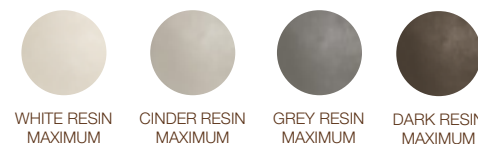

Marmi Maximum

Megalith Maximum

QuietStones Maximum

Aster Maximum

HQ.Resin Maximum

Data.Uni Maximum

Eminent Wood Maximum

GF 150 WATERFALL WITH COMPARTMENT READILY SERVICEABLE A