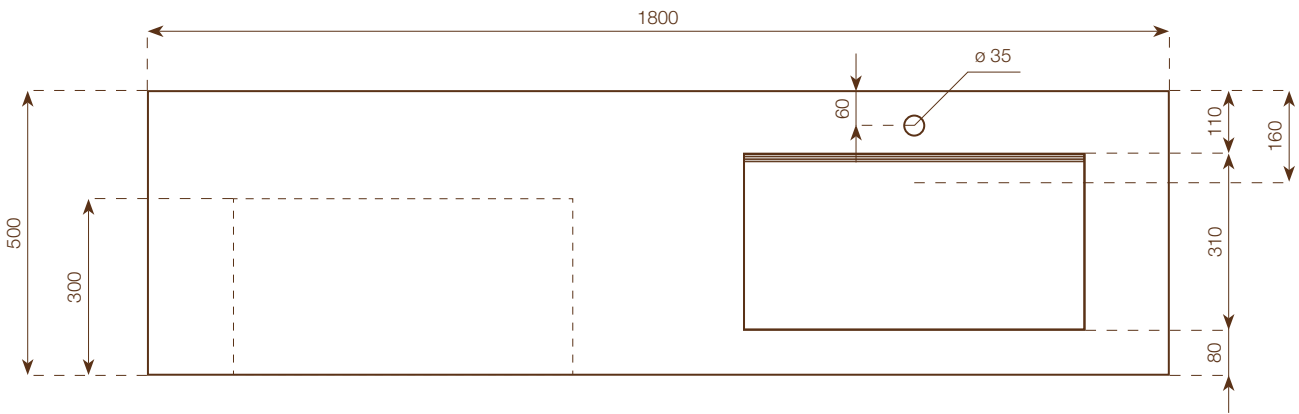

WASHBASIN

height: 20 cm
 dimensions: 180x50 cm
 weight: 61 Kg
 internal basin's size:
 60x31x h.7/10 cm

FAO PACKING CASE

height: 40 cm
 dimensions: 190x60 cm
 weight: 45 Kg

Notes

Each washbasin is made with a Wedi core coated with MAXIMUM 6 mm porcelain stoneware on all visible surfaces. Included in the delivery of each washbasin are: Silfra DN 32 model drain in STAINLESS STEEL Up&Down plug in chrome, 3 support brackets, 12x60 plugs with hex head screw, packaging in suitable FAO packing case.

WASHBASIN

height: 20 cm
 dimensions: 150x50 cm
 weight: 51 Kg
 internal basin's size:
 50x31x h.7/10 cm

FAO PACKING CASE

height: 40 cm
 dimensions: 160x60 cm
 weight: 40 Kg

Notes

Each washbasin is made with a Wedi core coated with MAXIMUM 6 mm porcelain stoneware on all visible surfaces. Included in the delivery of each washbasin are: Silfra DN 32 model drain in STAINLESS STEEL always open (it can not be inspected), 3 support brackets, 12x60 plugs with hex head screw, packaging in suitable FAO packing case.

WASHBASIN

height: 20 cm
 dimensions: 180x50 cm
 weight: 61 Kg
 internal basin's size:
 60x31x h.7/10 cm

FAO PACKING CASE

height: 40 cm
 dimensions: 190x60 cm
 weight: 45 Kg

Notes

Each washbasin is made with a Wedi core coated with MAXIMUM 6 mm porcelain stoneware on all visible surfaces. Included in the delivery of each washbasin are: Silfra DN 32 model drain in STAINLESS STEEL always open (it can not be inspected), 3 support brackets, 12x60 plugs with hex head screw, packaging in suitable FAO packing case.