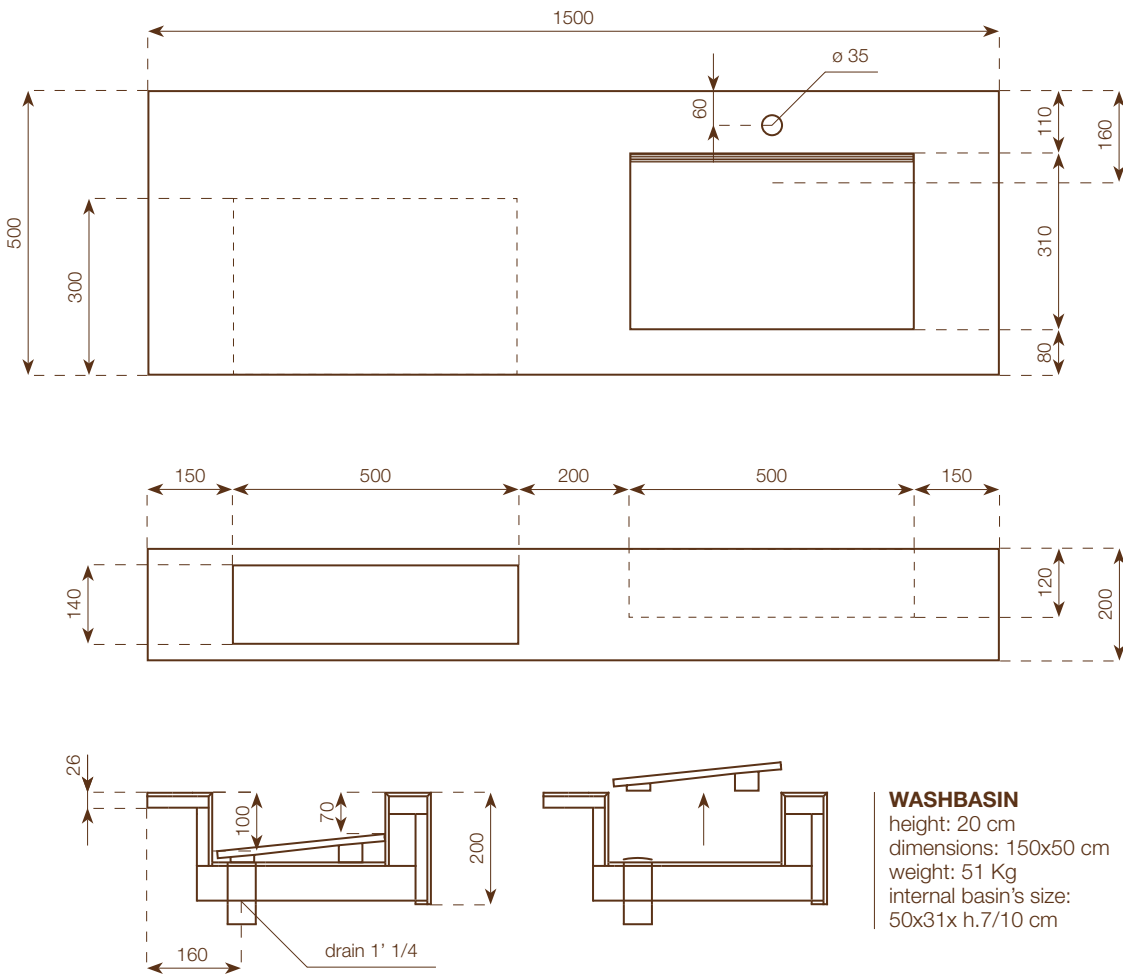

GF 180 UP&DOWN WITH COMPARTMENT

WASHBASIN

height: 20 cm
 dimensions: 180x50 cm
 weight: 61 Kg
 internal basin's size:
 60x31x h.12 cm

FAO PACKING CASE

height: 40 cm
 dimensions: 190x60 cm
 weight: 45 Kg

Notes

WASHBASIN
 height: 20 cm
 dimensions: 150x50 cm
 weight: 51 Kg
 internal basin's size:
 50x31x h.7/10 cm

FAO PACKING CASE
 height: 40 cm
 dimensions: 160x60 cm
 weight: 40 Kg

Notes

Each washbasin is made with a Wedi core coated with MAXIMUM 6 mm porcelain stoneware on all visible surfaces. Included in the delivery of each washbasin are: Sifra DN 32 model drain in STAINLESS STEEL Up&Down plug in chrome, 3 support brackets, 12x60 plugs with hex head screw, a suction cup, packaging in suitable FAO packing case.

WASHBASIN
 height: 20 cm
 dimensions: 180x50 cm
 weight: 61 Kg
 internal basin's size:
 60x31x h.7/10 cm

FAO PACKING CASE
 height: 40 cm
 dimensions: 190x60 cm
 weight: 45 Kg

Notes

Each washbasin is made with a Wedi core coated with MAXIMUM 6 mm porcelain stoneware on all visible surfaces. Included in the delivery of each washbasin are: Sifra DN 32 model drain in STAINLESS STEEL Up&Down plug in chrome, 3 support brackets, 12x60 plugs with hex head screw, a suction cup, packaging in suitable FAO packing case.

WASHBASIN

height: 20 cm
 dimensions: 150x50 cm
 weight: 51 Kg
 internal basin's size:
 50x31x h.7/10 cm

FAO PACKING CASE

height: 40 cm
 dimensions: 160x60 cm
 weight: 40 Kg

Notes

Each washbasin is made with a Wedi core coated with MAXIMUM 6 mm porcelain stoneware on all visible surfaces. Included in the delivery of each washbasin are: Silfra DN 32 model drain in STAINLESS STEEL Up&Down plug in chrome, 3 support brackets, 12x60 plugs with hex head screw, packaging in suitable FAO packing case.