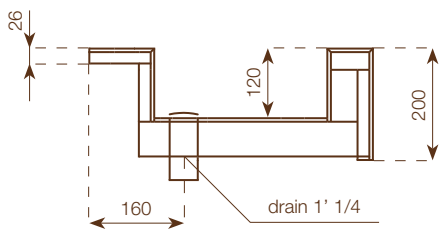

height: 40 cm
 dimensions: 160x60 cm
 weight: 40 Kg

Notes

Each washbasin is made with a Wedi core coated with MAXIMUM 6 mm porcelain stoneware on all visible surfaces. Included in the delivery of each washbasin are: Silfra DN 32 model drain in STAINLESS STEEL Up&Down plug in chrome, 3 support brackets, 12x60 plugs with hex head screw, packaging in suitable FAO packing case.

GF 180 UP&DOWN WITH COMPARTMENT

WASHBASIN

height: 20 cm
 dimensions: 180x50 cm
 weight: 61 Kg
 internal basin's size:
 60x31x h.12 cm

FAO PACKING CASE

height: 40 cm
 dimensions: 190x60 cm
 weight: 45 Kg

Notes

WASHBASIN
 height: 20 cm
 dimensions: 150x50 cm
 weight: 51 Kg
 internal basin's size:
 50x31x h.7/10 cm

FAO PACKING CASE
 height: 40 cm
 dimensions: 160x60 cm
 weight: 40 Kg

Notes

Each washbasin is made with a Wedi core coated with MAXIMUM 6 mm porcelain stoneware on all visible surfaces. Included in the delivery of each washbasin are: Sifra DN 32 model drain in STAINLESS STEEL Up&Down plug in chrome, 3 support brackets, 12x60 plugs with hex head screw, a suction cup, packaging in suitable FAO packing case.

WASHBASIN
 height: 20 cm
 dimensions: 180x50 cm
 weight: 61 Kg
 internal basin's size:
 60x31x h.7/10 cm

FAO PACKING CASE
 height: 40 cm
 dimensions: 190x60 cm
 weight: 45 Kg

Notes

Each washbasin is made with a Wedi core coated with MAXIMUM 6 mm porcelain stoneware on all visible surfaces. Included in the delivery of each washbasin are: Sifra DN 32 model drain in STAINLESS STEEL Up&Down plug in chrome, 3 support brackets, 12x60 plugs with hex head screw, a suction cup, packaging in suitable FAO packing case.