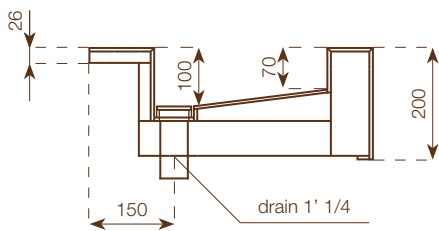

WASHBASIN
 height: 20 cm
 dimensions: 180x50 cm
 weight: 61 Kg
 internal basin's size:
 60x31x h.7/10 cm

FAO PACKING CASE
 height: 40 cm
 dimensions: 190x60 cm
 weight: 45 Kg

Notes

Each washbasin is made with a Wedi core coated with MAXIMUM 6 mm porcelain stoneware on all visible surfaces. Included in the delivery of each washbasin are: Sifra DN 32 model drain in STAINLESS STEEL Up&Down plug in chrome, 3 support brackets, 12x60 plugs with hex head screw, a suction cup, packaging in suitable FAO packing case.

WASHBASIN

height: 20 cm
 dimensions: 150x50 cm
 weight: 51 Kg
 internal basin's size:
 50x31x h.7/10 cm

FAO PACKING CASE

height: 40 cm
 dimensions: 160x60 cm
 weight: 40 Kg

Notes

Each washbasin is made with a Wedi core coated with MAXIMUM 6 mm porcelain stoneware on all visible surfaces. Included in the delivery of each washbasin are: Silfra DN 32 model drain in STAINLESS STEEL Up&Down plug in chrome, 3 support brackets, 12x60 plugs with hex head screw, packaging in suitable FAO packing case.

WASHBASIN

height: 20 cm
 dimensions: 180x50 cm
 weight: 61 Kg
 internal basin's size:
 60x31x h.7/10 cm

FAO PACKING CASE

height: 40 cm
 dimensions: 190x60 cm
 weight: 45 Kg

Notes

Each washbasin is made with a Wedi core coated with MAXIMUM 6 mm porcelain stoneware on all visible surfaces. Included in the delivery of each washbasin are: Silfra DN 32 model drain in STAINLESS STEEL Up&Down plug in chrome, 3 support brackets, 12x60 plugs with hex head screw, packaging in suitable FAO packing case.