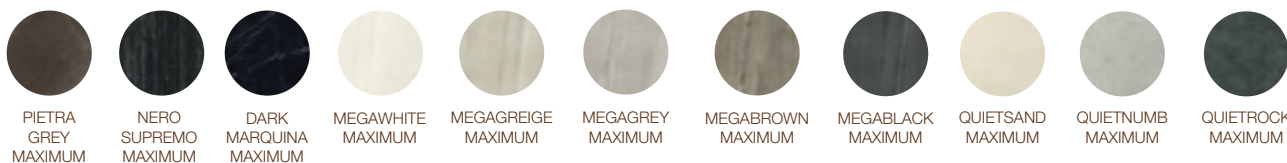

Megalith Maximum

QuietStones Maximum

Aster Maximum

HQ.Resin Maximum