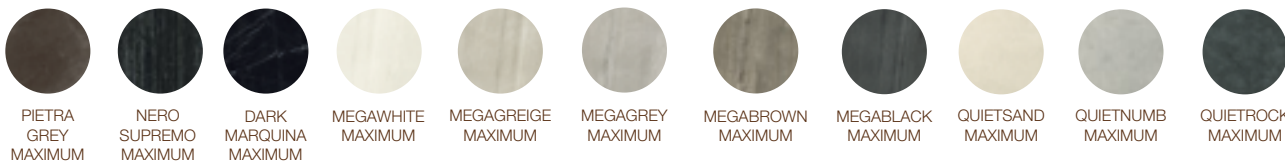

Megalith Maximum

QuietStones Maximum

Aster Maximum

HQ.Resin Maximum