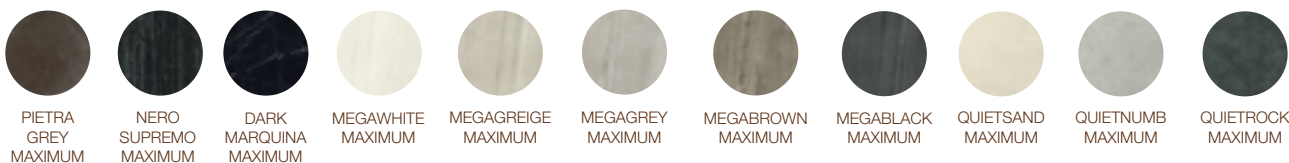

Megalith Maximum

QuietStones Maximum

Aster Maximum

HQ.Resin Maximum