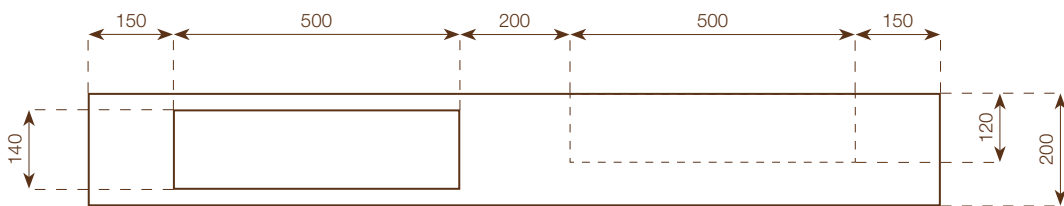

WASHBASIN

height: 20 cm
 dimensions: 180x50 cm
 weight: 61 Kg
 internal basin's size:
 60x31x h.7/10 cm

FAO PACKING CASE

height: 40 cm
 dimensions: 190x60 cm
 weight: 45 Kg

Notes

Each washbasin is made with a Wedi core coated with MAXIMUM 6 mm porcelain stoneware on all visible surfaces. Included in the delivery of each washbasin are: Silfra DN 32 model drain in STAINLESS STEEL Up&Down plug in chrome, 3 support brackets, 12x60 plugs with hex head screw, packaging in suitable FAO packing case.

WASHBASIN

height: 20 cm
 dimensions: 150x50 cm
 weight: 51 Kg
 internal basin's size:
 50x31x h.7/10 cm

FAO PACKING CASE

height: 40 cm
 dimensions: 160x60 cm
 weight: 40 Kg

Notes

Each washbasin is made with a Wedi core coated with MAXIMUM 6 mm porcelain stoneware on all visible surfaces. Included in the delivery of each washbasin are: Silfra DN 32 model drain in STAINLESS STEEL always open (it can not be inspected), 3 support brackets, 12x60 plugs with hex head screw, packaging in suitable FAO packing case.

WASHBASIN

height: 20 cm
 dimensions: 180x50 cm
 weight: 61 Kg
 internal basin's size:
 60x31x h.7/10 cm

FAO PACKING CASE

height: 40 cm
 dimensions: 190x60 cm
 weight: 45 Kg

Notes

Each washbasin is made with a Wedi core coated with MAXIMUM 6 mm porcelain stoneware on all visible surfaces. Included in the delivery of each washbasin are: Silfra DN 32 model drain in STAINLESS STEEL always open (it can not be inspected), 3 support brackets, 12x60 plugs with hex head screw, packaging in suitable FAO packing case.