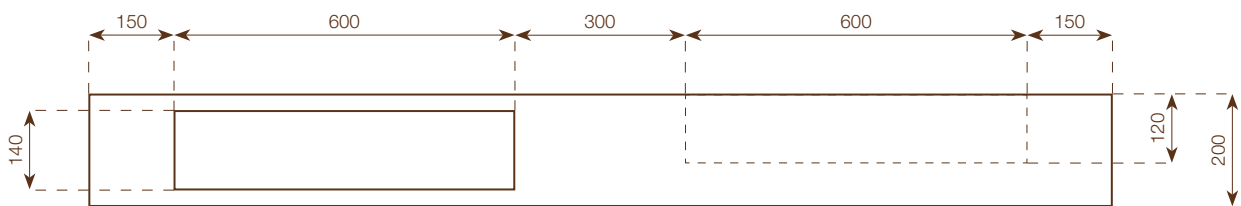

WASHBASIN

height: 20 cm
 dimensions: 180x50 cm
 weight: 61 Kg
 internal basin's size:
 60x31x h.7/10 cm

FAO PACKING CASE

height: 40 cm
 dimensions: 190x60 cm
 weight: 45 Kg

Notes

Each washbasin is made with a Wedi core coated with MAXIMUM 6 mm porcelain stoneware on all visible surfaces. Included in the delivery of each washbasin are: Silfra DN 32 model drain in STAINLESS STEEL Up&Down plug in chrome, 3 support brackets, 12x60 plugs with hex head screw, packaging in suitable FAO packing case.

WASHBASIN

height: 20 cm
 dimensions: 150x50 cm
 weight: 51 Kg
 internal basin's size:
 50x31x h.7/10 cm

FAO PACKING CASE

height: 40 cm
 dimensions: 160x60 cm
 weight: 40 Kg

Notes

Each washbasin is made with a Wedi core coated with MAXIMUM 6 mm porcelain stoneware on all visible surfaces. Included in the delivery of each washbasin are: Silfra DN 32 model drain in STAINLESS STEEL always open (it can not be inspected), 3 support brackets, 12x60 plugs with hex head screw, packaging in suitable FAO packing case.

WASHBASIN

height: 20 cm
 dimensions: 180x50 cm
 weight: 61 Kg
 internal basin's size:
 60x31x h.7/10 cm

FAO PACKING CASE

height: 40 cm
 dimensions: 190x60 cm
 weight: 45 Kg

Notes

Each washbasin is made with a Wedi core coated with MAXIMUM 6 mm porcelain stoneware on all visible surfaces. Included in the delivery of each washbasin are: Silfra DN 32 model drain in STAINLESS STEEL always open (it can not be inspected), 3 support brackets, 12x60 plugs with hex head screw, packaging in suitable FAO packing case.