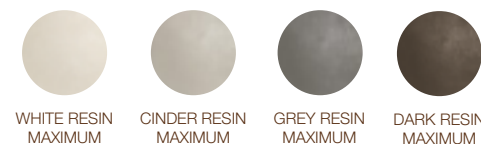

Marmi Maximum

Megalith Maximum

QuietStones Maximum

Aster Maximum

HQ.Resin Maximum

Data.Uni Maximum

Eminent Wood Maximum

GF 180 WATERFALL WITH COMPARTMENT READILY SERVICEABLE A