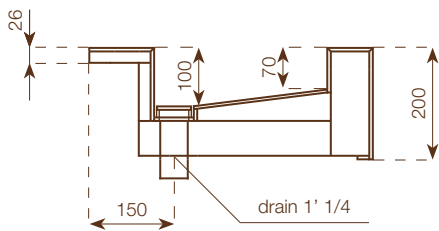

WASHBASIN
 height: 20 cm
 dimensions: 150x50 cm
 weight: 51 Kg
 internal basin's size:
 50x31x h.7/10 cm

FAO PACKING CASE
 height: 40 cm
 dimensions: 160x60 cm
 weight: 40 Kg

Notes

Each washbasin is made with a Wedi core coated with MAXIMUM 6 mm porcelain stoneware on all visible surfaces. Included in the delivery of each washbasin are: Sifra DN 32 model drain in STAINLESS STEEL Up&Down plug in chrome, 3 support brackets, 12x60 plugs with hex head screw, a suction cup, packaging in suitable FAO packing case.

WASHBASIN
 height: 20 cm
 dimensions: 180x50 cm
 weight: 61 Kg
 internal basin's size:
 60x31x h.7/10 cm

FAO PACKING CASE
 height: 40 cm
 dimensions: 190x60 cm
 weight: 45 Kg

Notes

Each washbasin is made with a Wedi core coated with MAXIMUM 6 mm porcelain stoneware on all visible surfaces. Included in the delivery of each washbasin are: Sifra DN 32 model drain in STAINLESS STEEL Up&Down plug in chrome, 3 support brackets, 12x60 plugs with hex head screw, a suction cup, packaging in suitable FAO packing case.

WASHBASIN

height: 20 cm
 dimensions: 150x50 cm
 weight: 51 Kg
 internal basin's size:
 50x31x h.7/10 cm

FAO PACKING CASE

height: 40 cm
 dimensions: 160x60 cm
 weight: 40 Kg

Notes

Each washbasin is made with a Wedi core coated with MAXIMUM 6 mm porcelain stoneware on all visible surfaces. Included in the delivery of each washbasin are: Silfra DN 32 model drain in STAINLESS STEEL Up&Down plug in chrome, 3 support brackets, 12x60 plugs with hex head screw, packaging in suitable FAO packing case.