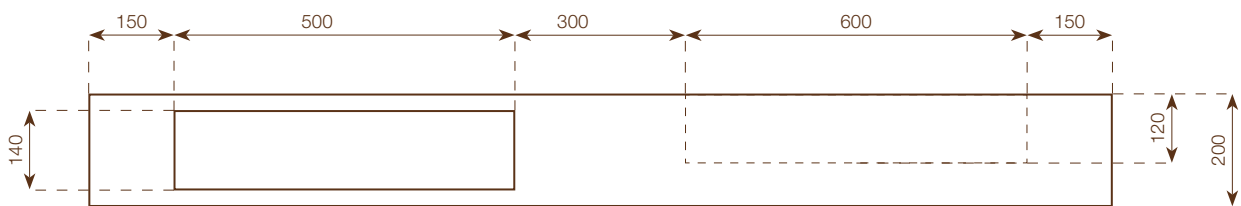

height: 40 cm
 dimensions: 160x60 cm
 weight: 40 Kg

Notes

Each washbasin is made with a Wedi core coated with MAXIMUM 6 mm porcelain stoneware on all visible surfaces. Included in the delivery of each washbasin are: Silfra DN 32 model drain in STAINLESS STEEL Up&Down plug in chrome, 3 support brackets, 12x60 plugs with hex head screw, packaging in suitable FAO packing case.

GF 180 UP&DOWN WITH COMPARTMENT

WASHBASIN

height: 20 cm
 dimensions: 180x50 cm
 weight: 61 Kg
 internal basin's size:
 60x31x h.12 cm

FAO PACKING CASE

height: 40 cm
 dimensions: 190x60 cm
 weight: 45 Kg

Notes

WASHBASIN
 height: 20 cm
 dimensions: 150x50 cm
 weight: 51 Kg
 internal basin's size:
 50x31x h.7/10 cm

FAO PACKING CASE
 height: 40 cm
 dimensions: 160x60 cm
 weight: 40 Kg

Notes

Each washbasin is made with a Wedi core coated with MAXIMUM 6 mm porcelain stoneware on all visible surfaces. Included in the delivery of each washbasin are: Sifra DN 32 model drain in STAINLESS STEEL Up&Down plug in chrome, 3 support brackets, 12x60 plugs with hex head screw, a suction cup, packaging in suitable FAO packing case.

WASHBASIN
 height: 20 cm
 dimensions: 180x50 cm
 weight: 61 Kg
 internal basin's size:
 60x31x h.7/10 cm

FAO PACKING CASE
 height: 40 cm
 dimensions: 190x60 cm
 weight: 45 Kg

Notes

Each washbasin is made with a Wedi core coated with MAXIMUM 6 mm porcelain stoneware on all visible surfaces. Included in the delivery of each washbasin are: Sifra DN 32 model drain in STAINLESS STEEL Up&Down plug in chrome, 3 support brackets, 12x60 plugs with hex head screw, a suction cup, packaging in suitable FAO packing case.