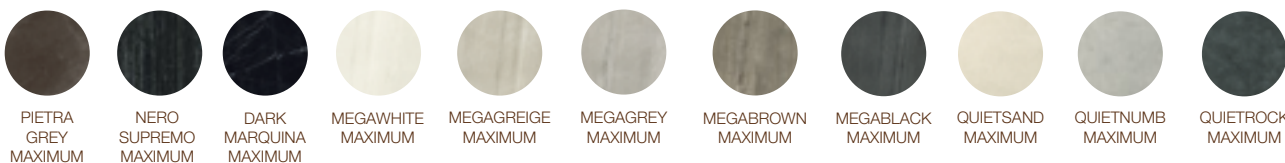

Megalith Maximum

QuietStones Maximum

Aster Maximum

HQ.Resin Maximum