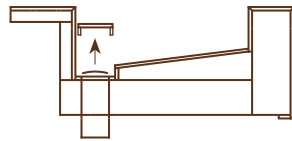

WASHBASIN
 height: 20 cm
 dimensions: 180x50 cm
 weight: 61 Kg
 internal basin's size:
 60x31x h.7/10 cm

FAO PACKING CASE
 height: 40 cm
 dimensions: 190x60 cm
 weight: 45 Kg

Notes

Each washbasin is made with a Wedi core coated with MAXIMUM 6 mm porcelain stoneware on all visible surfaces. Included in the delivery of each washbasin are: Sifra DN 32 model drain in STAINLESS STEEL Up&Down plug in chrome, 3 support brackets, 12x60 plugs with hex head screw, a suction cup, packaging in suitable FAO packing case.

WASHBASIN

height: 20 cm
 dimensions: 150x50 cm
 weight: 51 Kg
 internal basin's size:
 50x31x h.7/10 cm

FAO PACKING CASE

height: 40 cm
 dimensions: 160x60 cm
 weight: 40 Kg

Notes

Each washbasin is made with a Wedi core coated with MAXIMUM 6 mm porcelain stoneware on all visible surfaces. Included in the delivery of each washbasin are: Silfra DN 32 model drain in STAINLESS STEEL Up&Down plug in chrome, 3 support brackets, 12x60 plugs with hex head screw, packaging in suitable FAO packing case.

WASHBASIN

height: 20 cm
 dimensions: 180x50 cm
 weight: 61 Kg
 internal basin's size:
 60x31x h.7/10 cm

FAO PACKING CASE

height: 40 cm
 dimensions: 190x60 cm
 weight: 45 Kg

Notes

Each washbasin is made with a Wedi core coated with MAXIMUM 6 mm porcelain stoneware on all visible surfaces. Included in the delivery of each washbasin are: Silfra DN 32 model drain in STAINLESS STEEL Up&Down plug in chrome, 3 support brackets, 12x60 plugs with hex head screw, packaging in suitable FAO packing case.